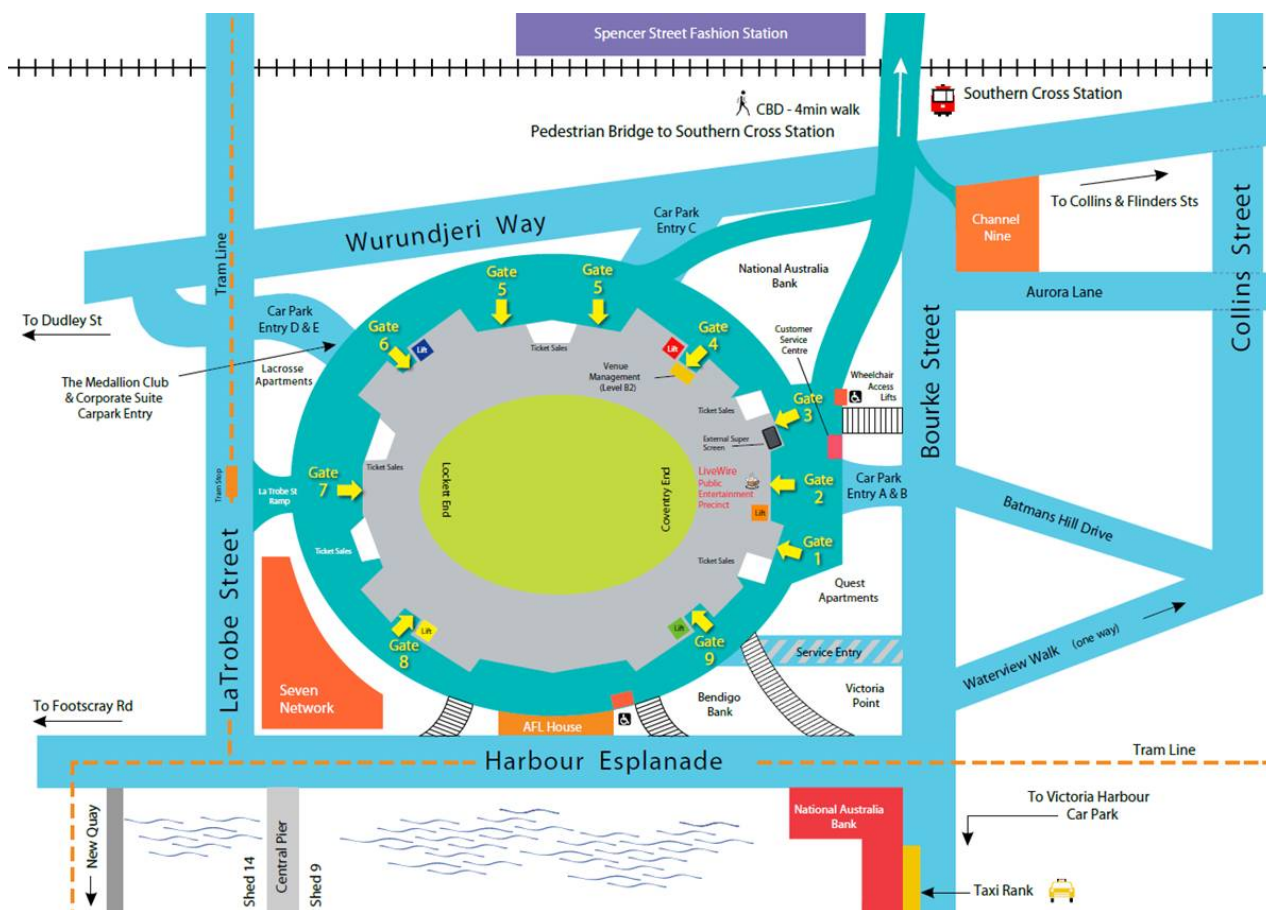

### By Private Vehicle

- Enter the Marvel Stadium car park via **Bourke Street - Car Park Entry A** (left ramp)
- Park to the left of the venue and follow the signs to **Gate 9**
- Take the lift to Level 1 and follow the signs to the Victory Room

### By Taxi

- Direct the taxi to stop on the **Harbour Esplanade** side of the venue
- Proceed up the steps next to AFL House turn to your right, proceeding to **Gate 9** and follow the signs to the Victory Room

### By Tram

- The Latrobe Street, Bourke Street and City Circle trams can be utilised to get to Marvel Stadium. Please refer to the map once you alight the tram to ascertain the direction you need to travel to and around the venue to get to **Gate 9**

### By Train

- Cross the Bourke Street Pedestrian Bridge from Southern Cross Station until you reach Gate 2. Turn to your left, walk to Gate 9 and follow the signs to the Victory Room